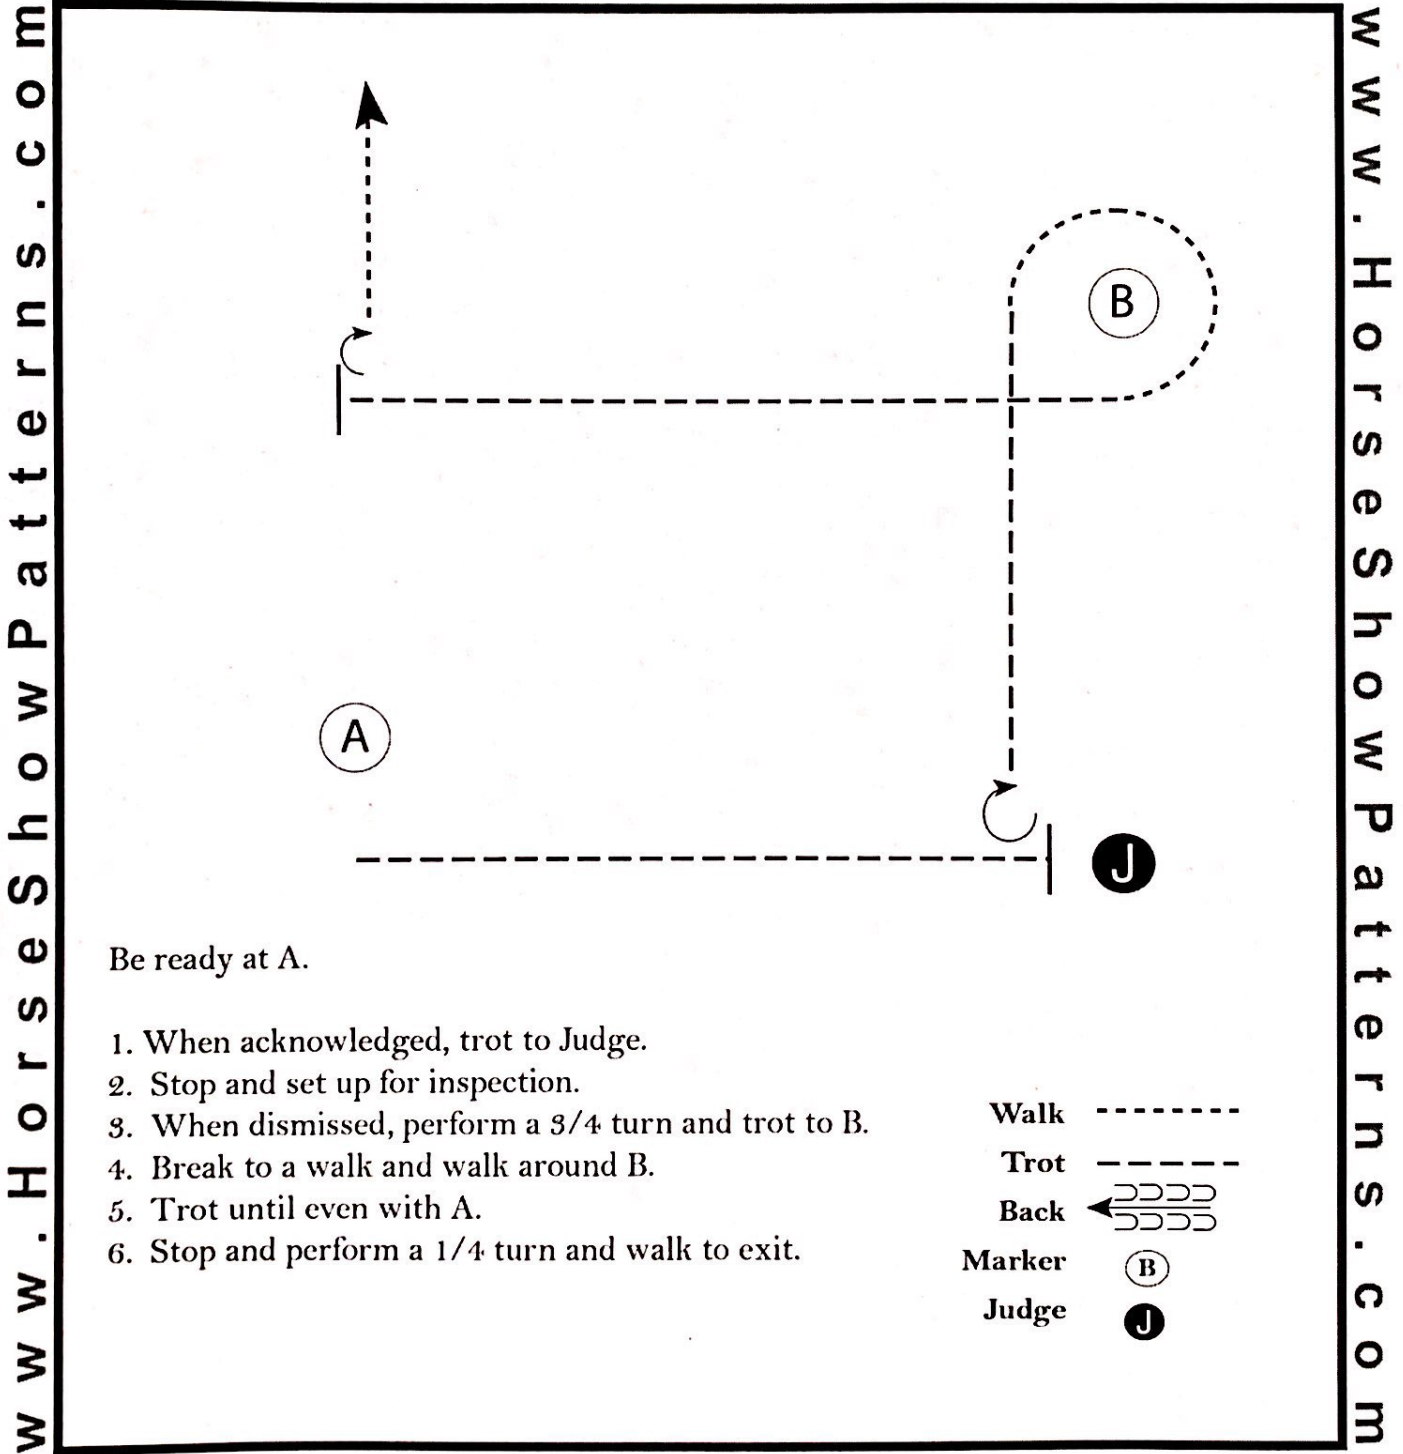

w w w . H o r s e S h o w P a t t e r n s . c o m

Be ready at A.

1. When acknowledged, back approximately one horse length at A as shown then trot to Judge.
2. Stop and set up for inspection.
3. Perform a 3/4 turn and trot to B.
4. Break to a walk and walk around B.
5. Trot until even with A.
6. Stop and perform a 1/4 turn and trot to exit.

Walk -----
Trot - . - . - .
Back ← ← ←
Marker (B)
Judge (J)

[S/2-110]

Pattern Provided by:

ETI Corral 37

©2021 HorseShowPatterns.com. All Rights Reserved.

ETI Corral 37 Horse Show Series

Showmanship In Hand E/W (Youth)

Show Date: October 2021

Be ready at A.

1. When acknowledged, trot to Judge.
2. Stop and set up for inspection.
3. When dismissed, perform a 3/4 turn and trot to B.
4. Break to a walk and walk around B.
5. Trot until even with A.
6. Stop and perform a 1/4 turn and walk to exit.