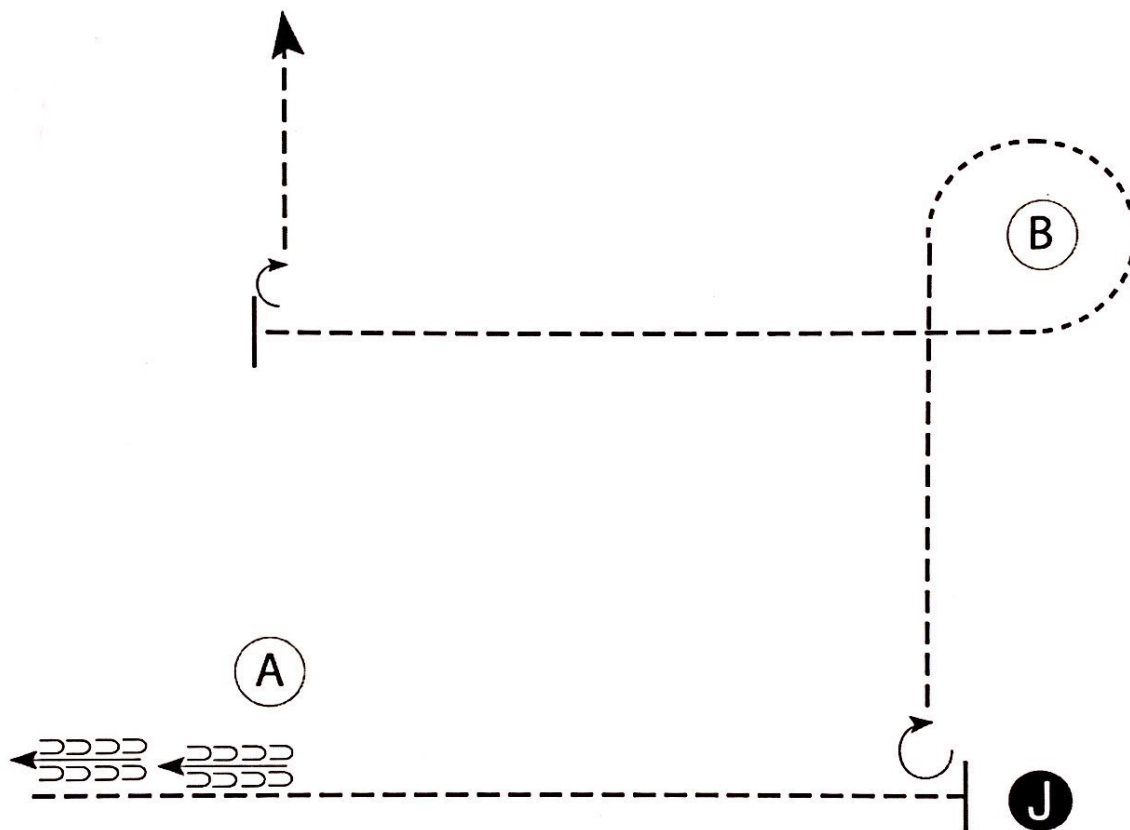

ETI Corral 37 Horse Show Series

Showmanship In Hand E/W (Open)

Show Date: October 2021

www.HorseShowPatterns.com

www.HorseShowPatterns.com

Be ready at A.

1. When acknowledged, back around A as shown then trot to Judge.
2. Stop and set up for inspection.
3. Perform a 1 3/4 turn and trot to B.
4. Break to a walk and walk around B.
5. Extended trot until even with A.
6. Stop and perform a 1/4 turn and trot to exit.

w w w . H o r s e S h o w P a t t e r n s . c o m

Be ready at A.

1. When acknowledged, back approximately one horse length at A as shown then trot to Judge.
2. Stop and set up for inspection.
3. Perform a 3/4 turn and trot to B.
4. Break to a walk and walk around B.
5. Trot until even with A.
6. Stop and perform a 1/4 turn and trot to exit.

Walk -----
Trot - . - . - .
Back ← ← ←
Marker (B)
Judge (J)

[S/2-110]

Pattern Provided by:

ETI Corral 37

©2021 HorseShowPatterns.com. All Rights Reserved.

ETI Corral 37 Horse Show Series

Showmanship In Hand E/W (Youth)

- Walk
- Trot - - - - -
- Back ← - - - - -
- Marker Ⓚ
- Judge ●

[SWT-110]

Pattern Provided by:
ETI Corral 37

©2021 HorseShowPatterns.com. All Rights Reserved.