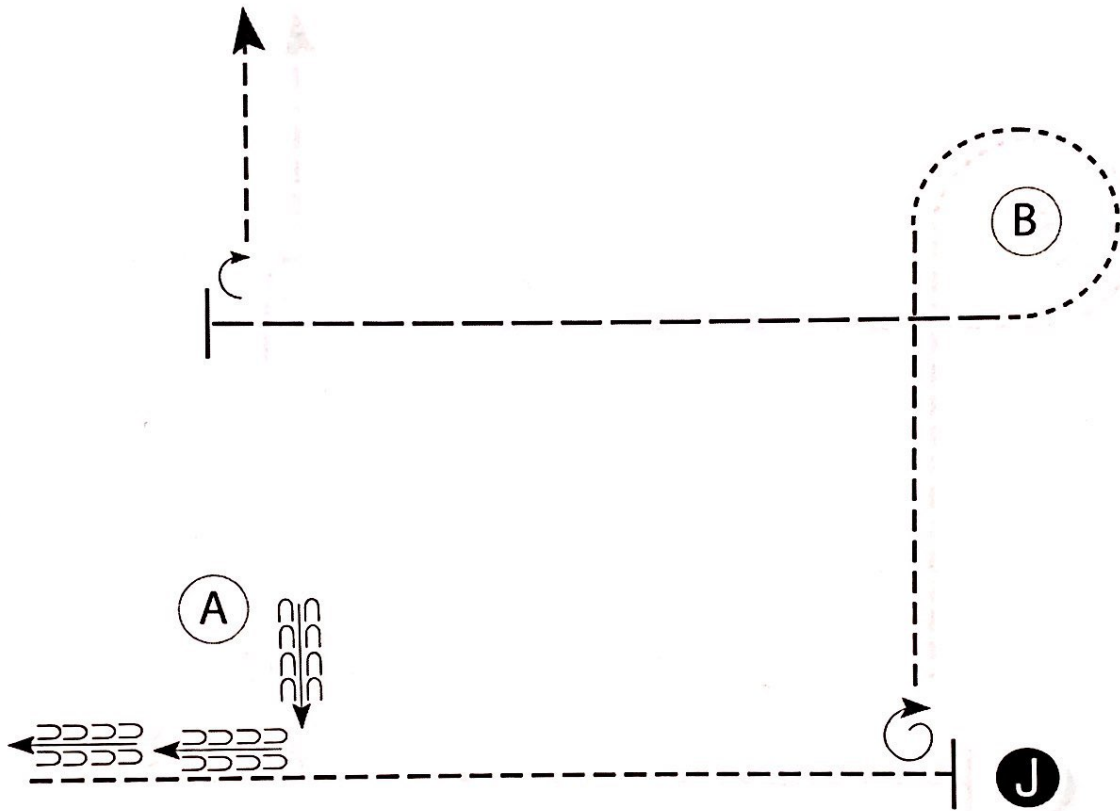

ETI Corral 37 Horse Show Series

Showmanship In Hand E/W (Open)

Show Date: October 2021

www.HorseShowPatterns.com

www.HorseShowPatterns.com

Be ready at A.

1. When acknowledged, back around A as shown then trot to Judge.
2. Stop and set up for inspection.
3. Perform a 1 3/4 turn and trot to B.
4. Break to a walk and walk around B.
5. Extended trot until even with A.
6. Stop and perform a 1/4 turn and trot to exit.

[S/3-110]

Pattern Provided by:

ETI Corral 37

©2021 HorseShowPatterns.com. All Rights Reserved.

ETI Corral 37 Horse Show Series

Showmanship In Hand E/W (Amateur)

Show Date: October 2021

w w w . H o r s e S h o w P a t t e r n s . c o m

Walk -----
Trot - . - . - .
Back ← ← ←
Marker (B)
Judge (J)

[S/2-110]

Pattern Provided by:

ETI Corral 37

©2021 HorseShowPatterns.com. All Rights Reserved.

ETI Corral 37 Horse Show Series

Showmanship In Hand E/W (Youth)

- Walk
- Trot - - - - -
- Back ← - - - - -
- Marker Ⓚ
- Judge ●

[SWT-110]

Pattern Provided by:
ETI Corral 37

©2021 HorseShowPatterns.com. All Rights Reserved.