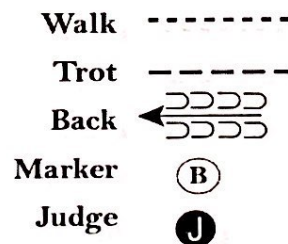

ETI Corral 37 Horse Show Series

Showmanship In Hand E/W (Open)

Show Date: October 2021

www.HorseShowPatterns.com

www.HorseShowPatterns.com

Be ready at A.

1. When acknowledged, back around A as shown then trot to Judge.
2. Stop and set up for inspection.
3. Perform a 1 3/4 turn and trot to B.
4. Break to a walk and walk around B.
5. Extended trot until even with A.
6. Stop and perform a 1/4 turn and trot to exit.

w w w . H o r s e S h o w P a t t e r n s . c o m

Be ready at A.

1. When acknowledged, back approximately one horse length at A as shown then trot to Judge.
2. Stop and set up for inspection.
3. Perform a 3/4 turn and trot to B.
4. Break to a walk and walk around B.
5. Trot until even with A.
6. Stop and perform a 1/4 turn and trot to exit.

Walk -----
Trot - . - . - .
Back ← ← ←
Marker (B)
Judge (J)

[S/2-110]

Pattern Provided by:

ETI Corral 37

©2021 HorseShowPatterns.com. All Rights Reserved.

ETI Corral 37 Horse Show Series

Showmanship In Hand E/W (Youth)

- Walk
- Trot - - - - -
- Back ← - - - - -
- Marker Ⓚ
- Judge ●

[SWT-110]

Pattern Provided by:
ETI Corral 37

©2021 HorseShowPatterns.com. All Rights Reserved.